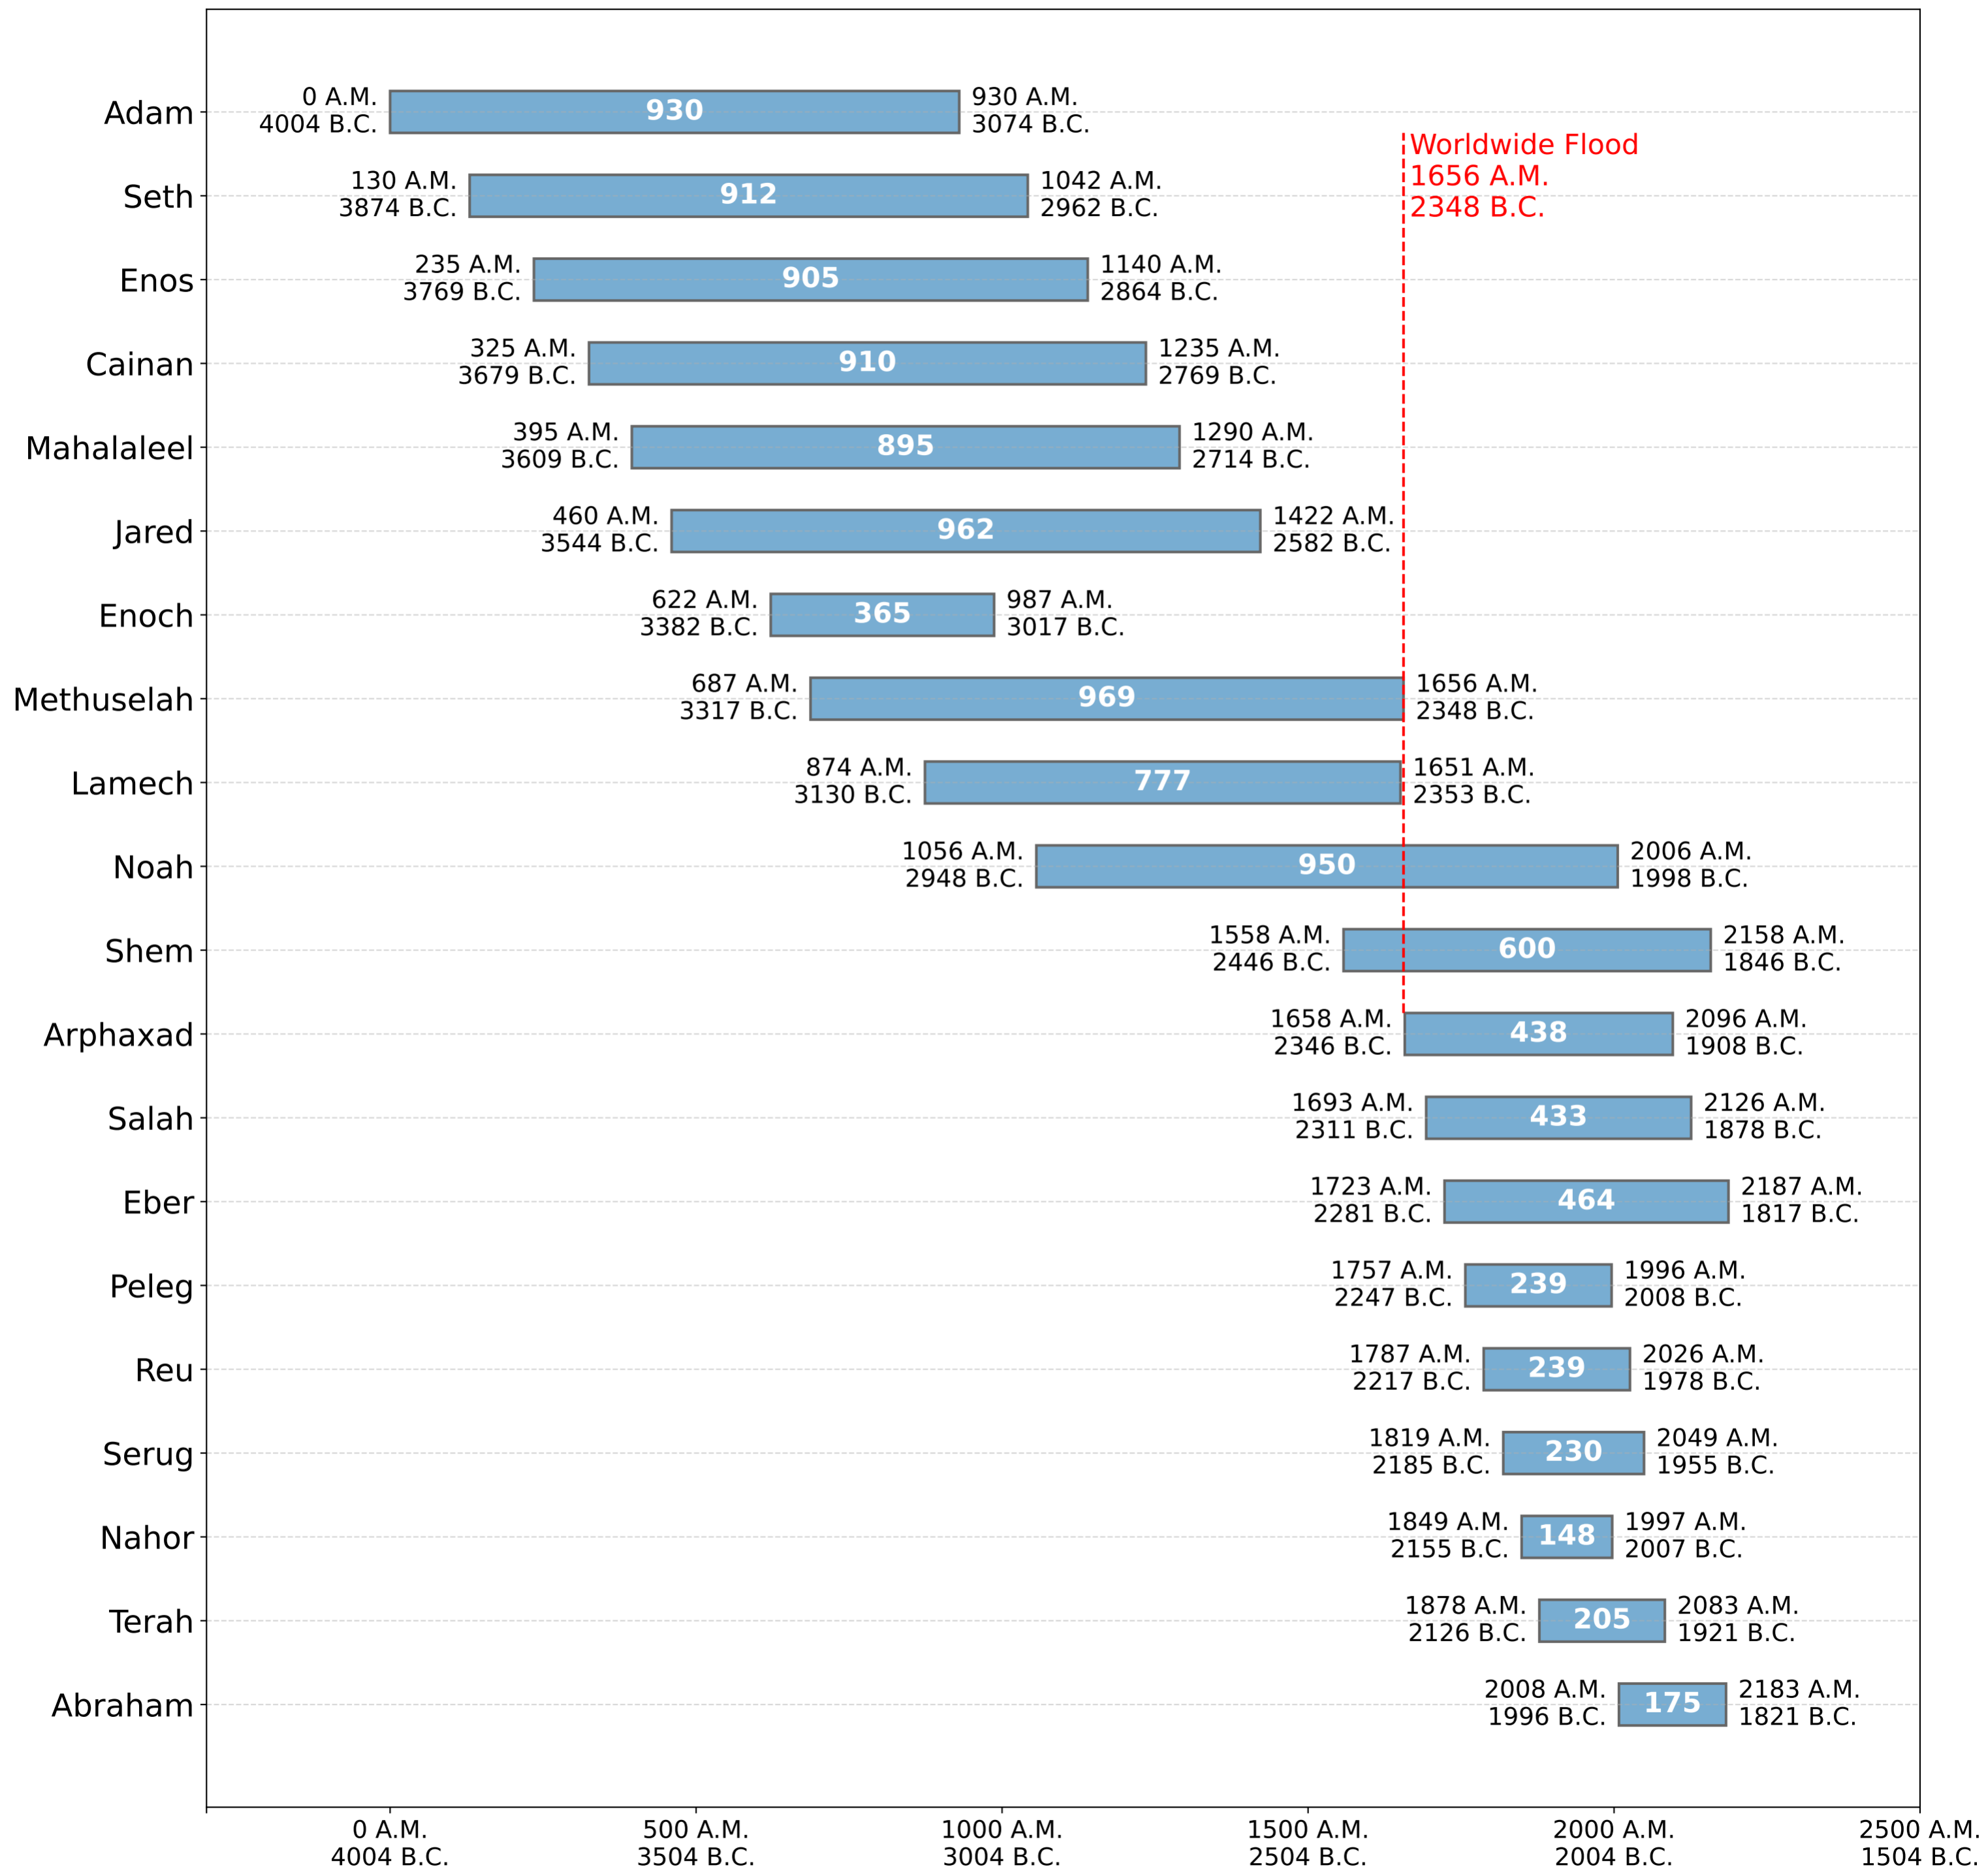

# Chronology of Biblical Patriarchs from Adam to Abraham

A.M. = Anno Mundi (years from creation)